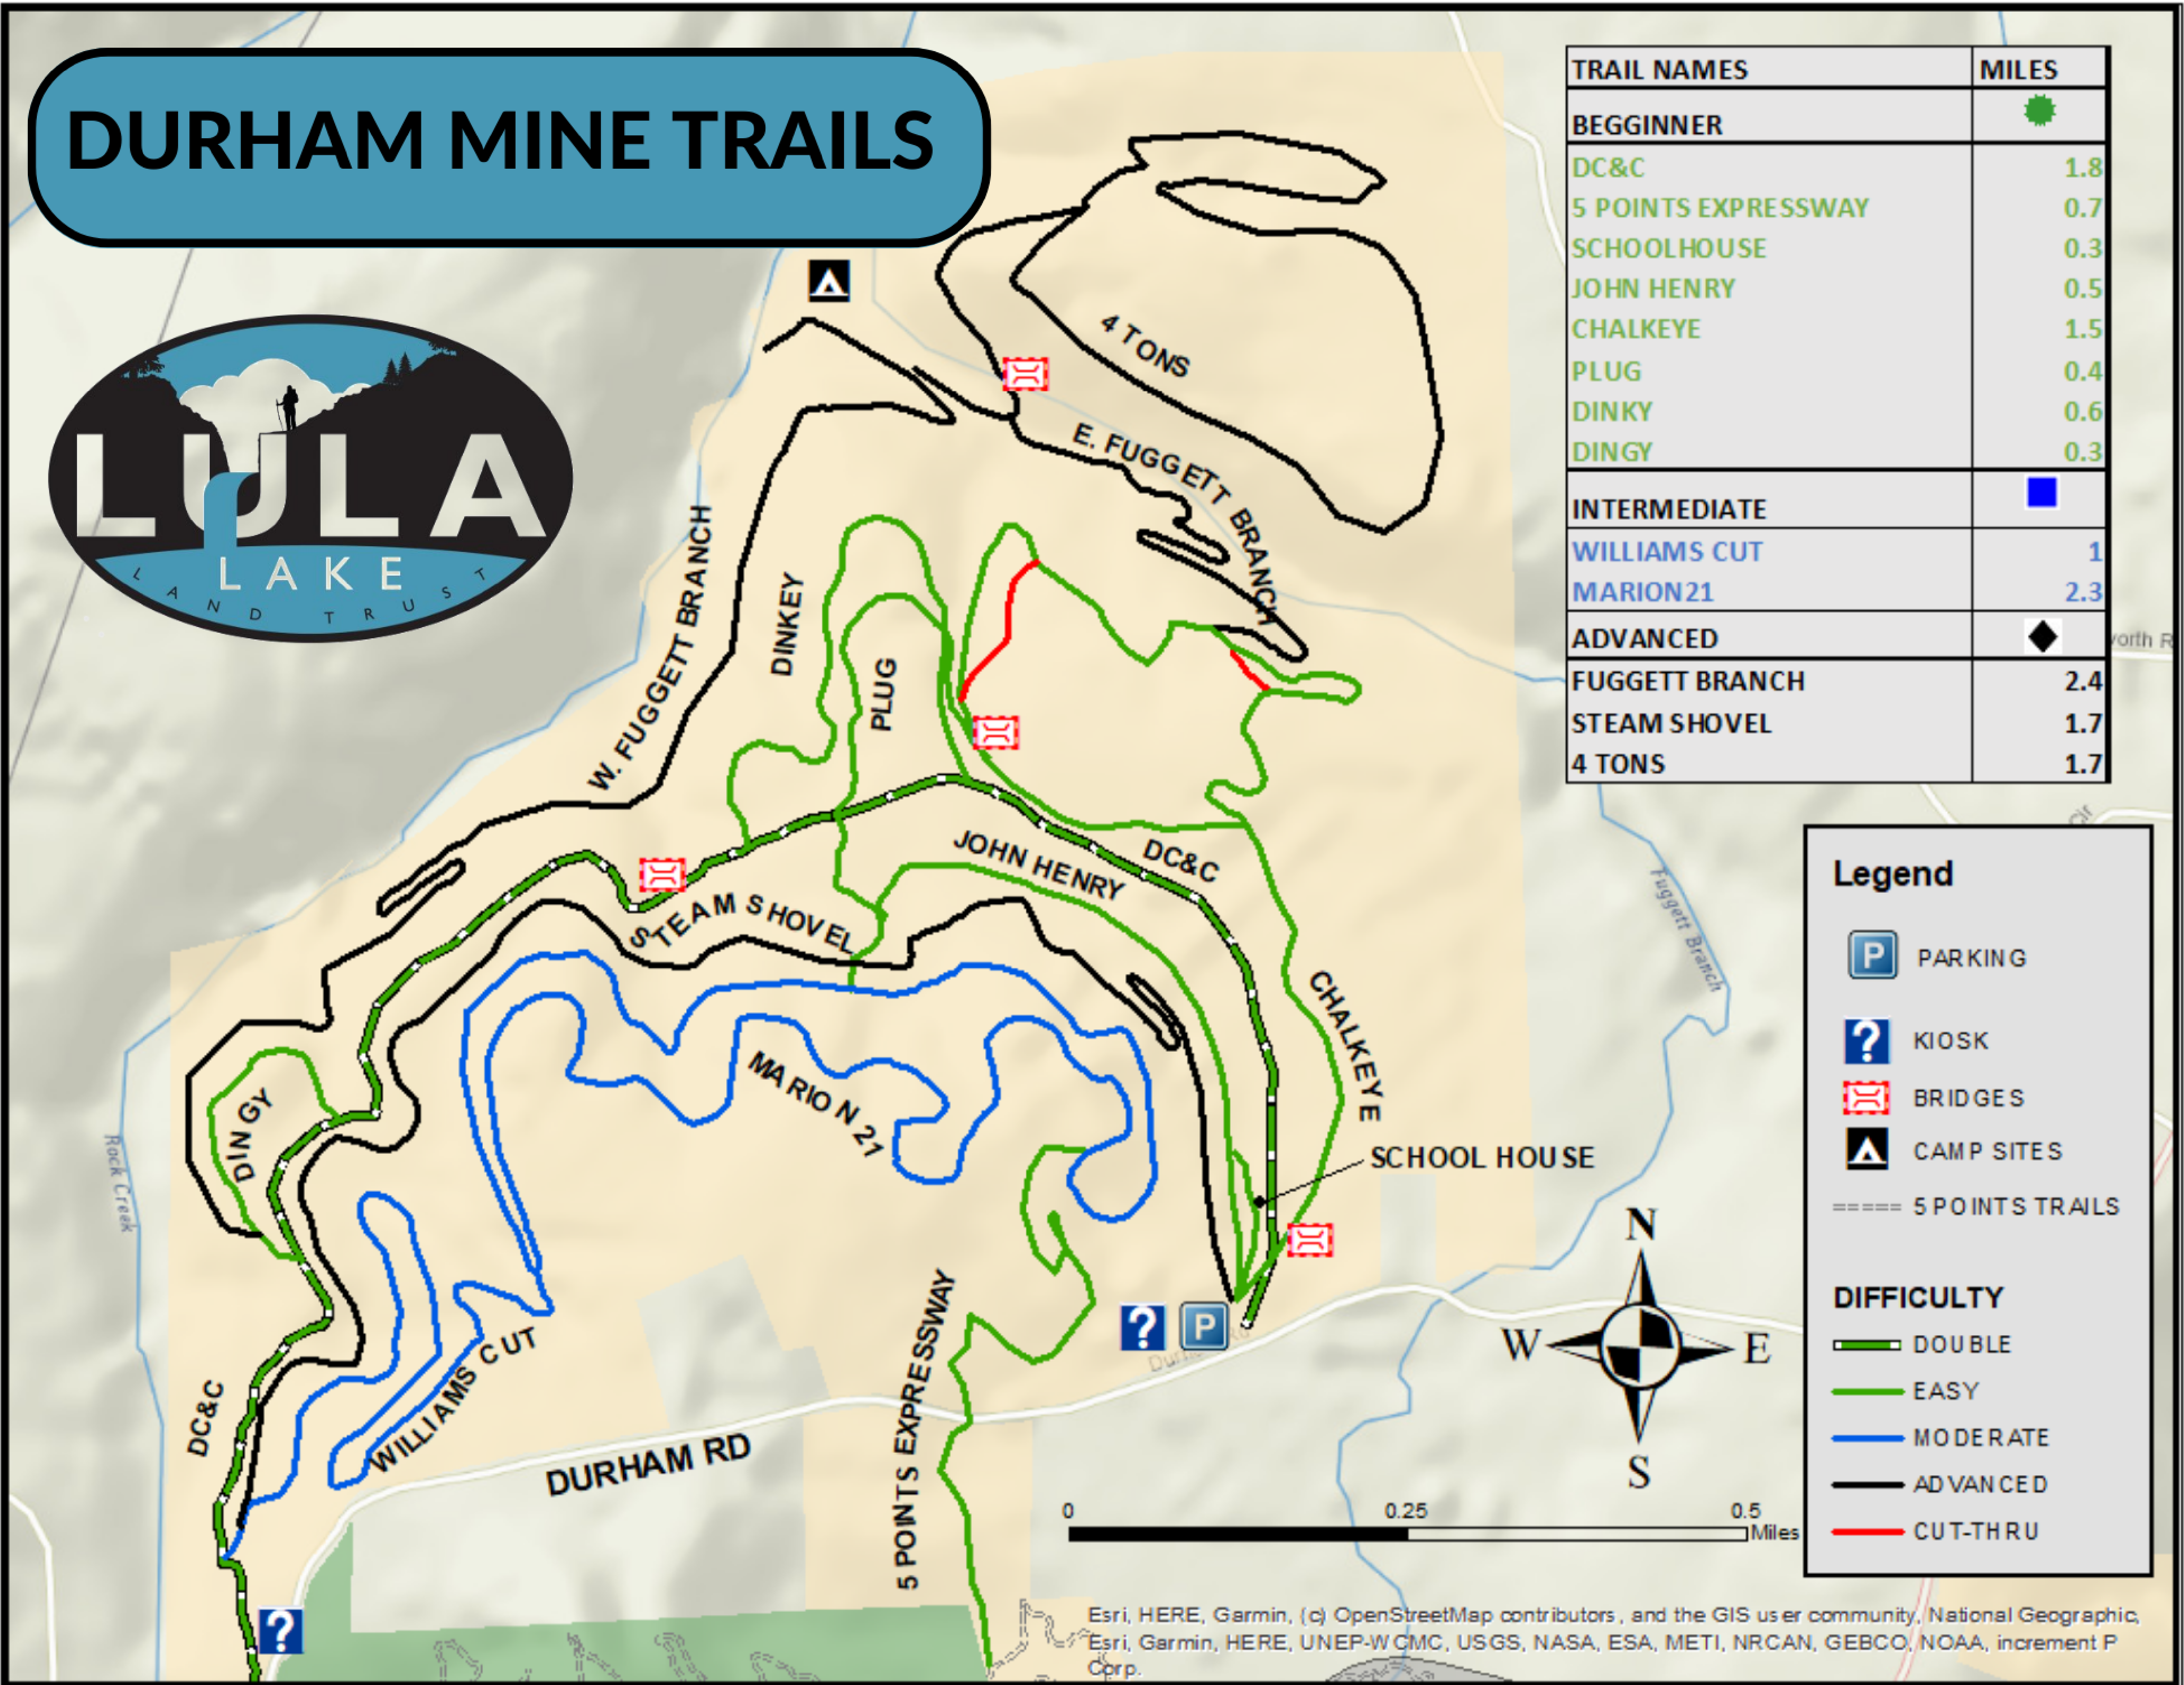

DURHAM MINE TRAILS

TRAIL NAMES	MILES
BEGINNER	
DC&C	1.8
5 POINTS EXPRESSWAY	0.7
SCHOOLHOUSE	0.3
JOHN HENRY	0.5
CHALKEYE	1.5
PLUG	0.4
DINKY	0.6
DINGY	0.3
INTERMEDIATE	
WILLIAMS CUT	1
MARION 21	2.3
ADVANCED	
FUGGETT BRANCH	2.4
STEAM SHOVEL	1.7
4 TONS	1.7

Legend

- PARKING
- KIOSK
- BRIDGES
- CAMP SITES
- 5 POINTS TRAILS

DIFFICULTY

- DOUBLE
- EASY
- MODERATE
- ADVANCED
- CUT-THRU

Esri, HERE, Garmin, (c) OpenStreetMap contributors, and the GIS user community, National Geographic, Esri, Garmin, HERE, UNEP-WCMC, USGS, NASA, ESA, METI, NRCAN, GEBCO, NOAA, increment P Corp.